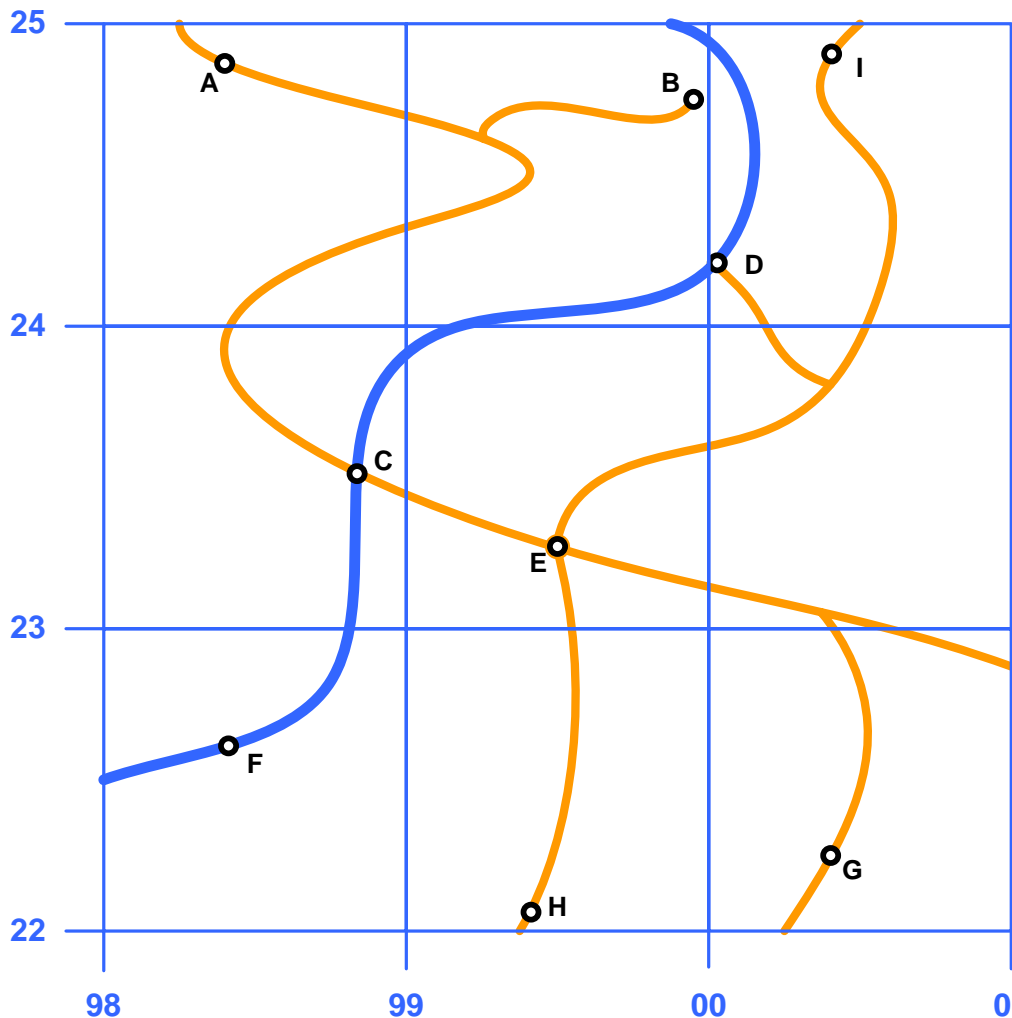

# Measuring Distance Worksheet

Name: \_\_\_\_\_

	As Crow Flies	By Road
F → C	Km	Km
H → E	Km	Km
A → B	Km	Km
G → E	Km	Km
D → E	Km	Km
I → E	Km	Km
G → B	Km	Km
C → I	Km	Km

**Tip:** when measuring distance on a map, it is useful to remember that on a 1:50,000 and 1:25,000 OS map the grid lines are 1Km apart.