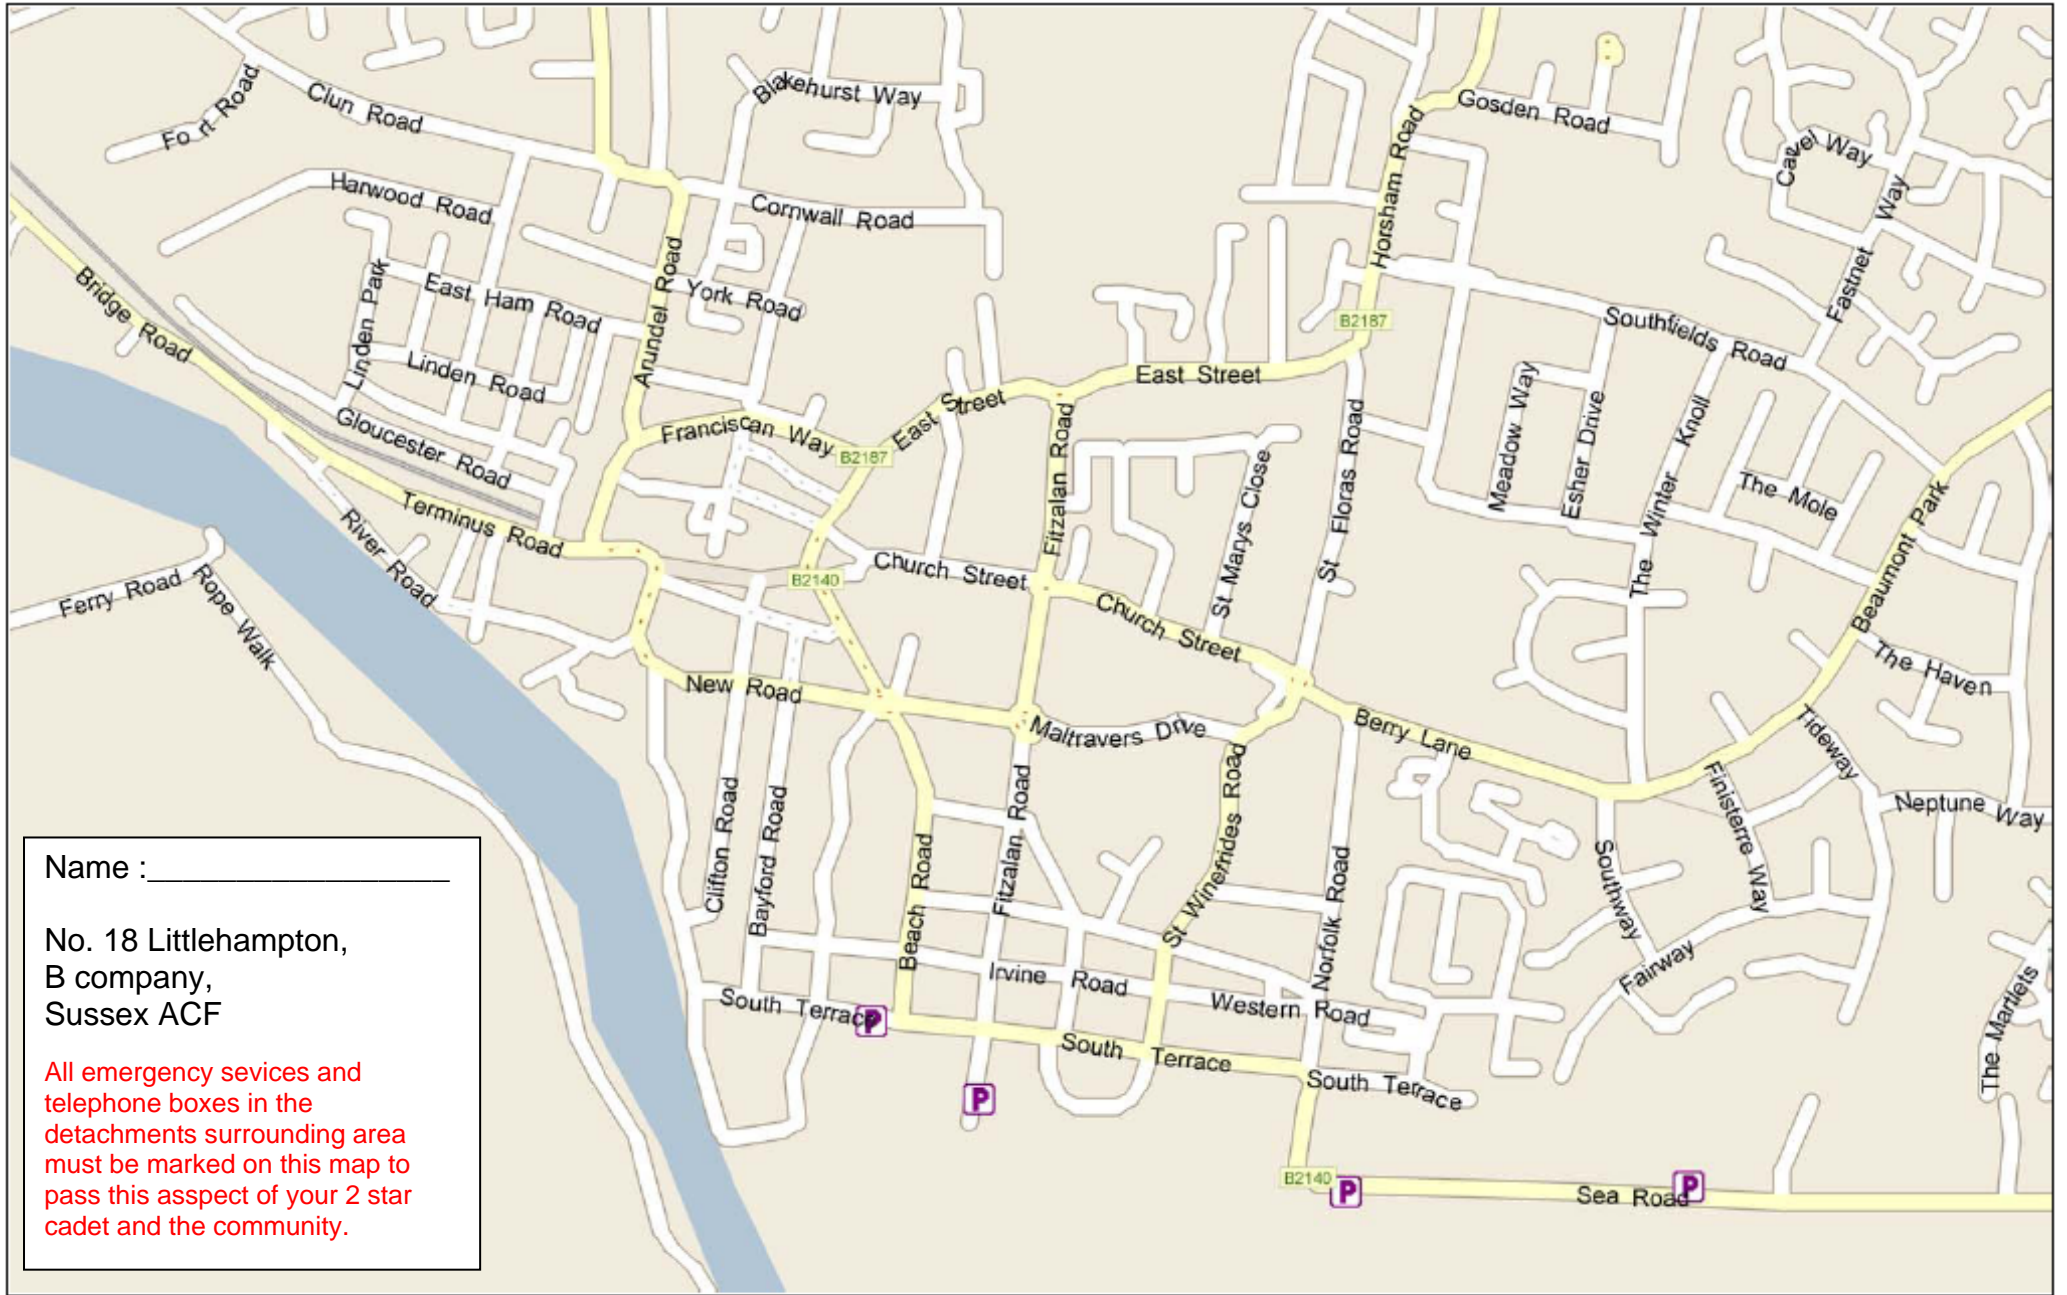

# LOCAL SERVICES LOCATIONS STREET MAP (2 STAR CADET AND THE COMMUNITY)

0 mi 0.2 0.4 0.6