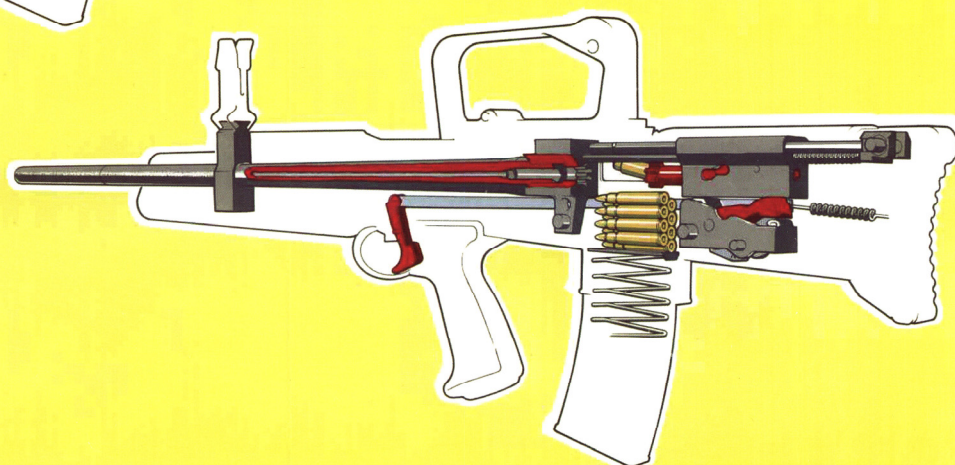

1. Feed

2. Lock

3. Fire

4. Eject

**Cadet GP
Rifle** 

The Mechanism