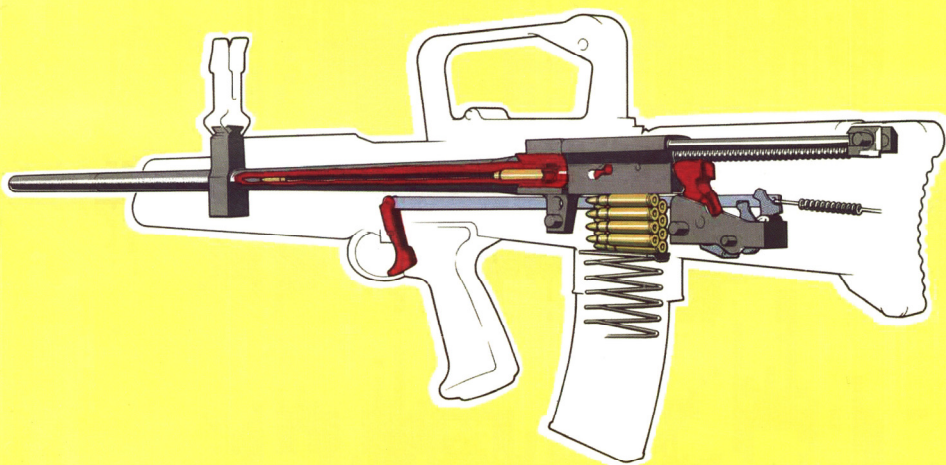

1. Feed

2. Lock

3. Fire

4. Eject

**Cadet GP
Rifle** 

The Mechanism