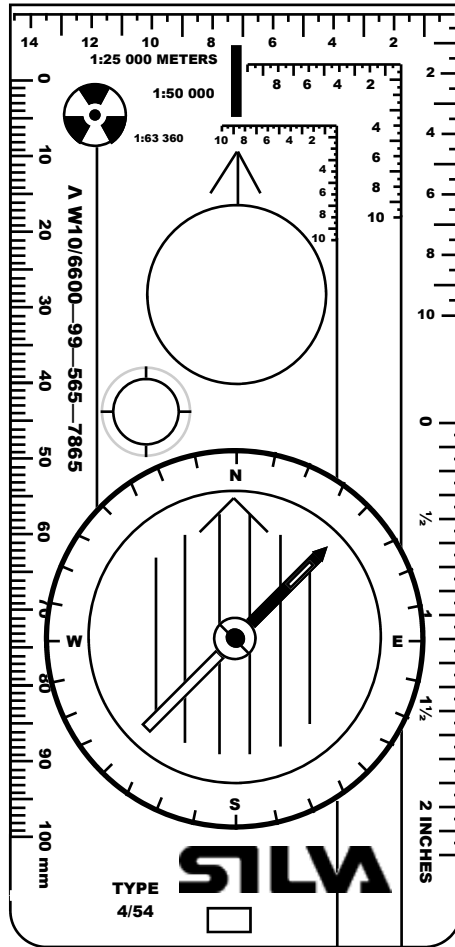

SILVA

The Light Weight Compass

0205MAC040H